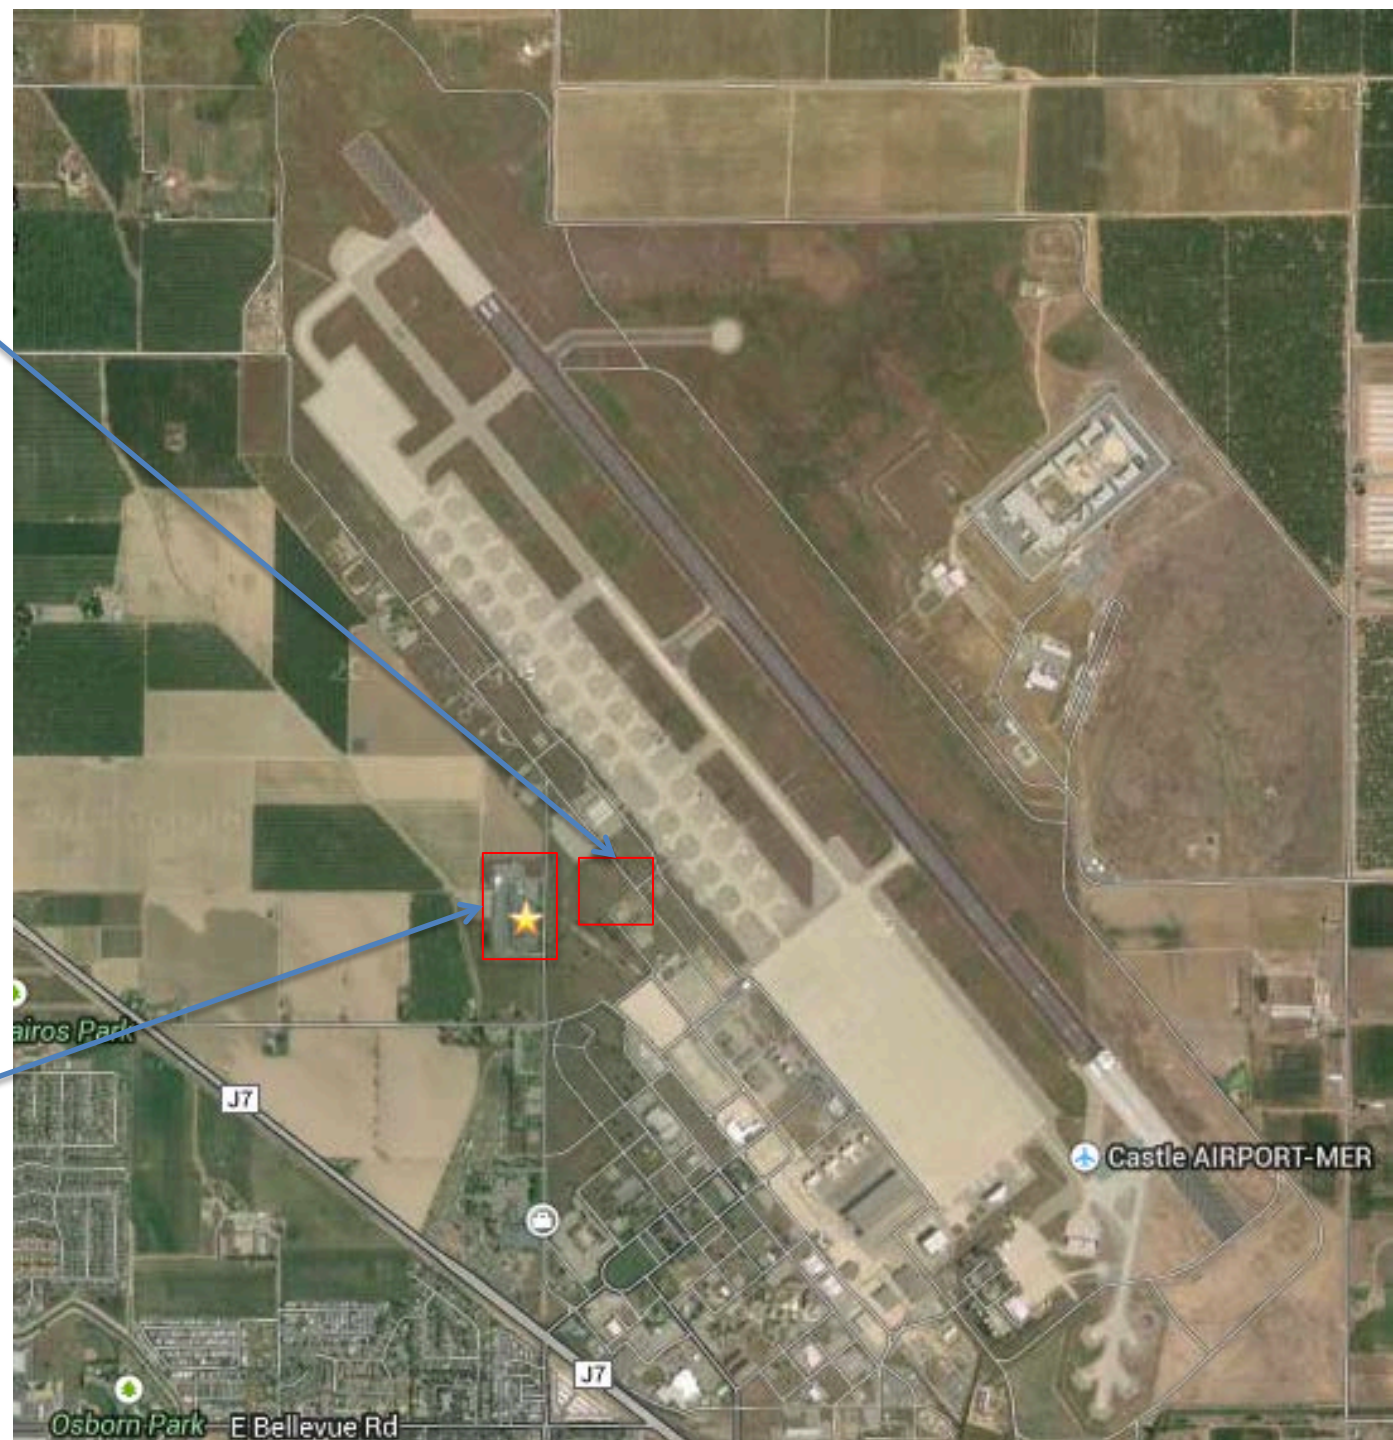

UC Merced Castle Research Facility

Scientific Data-
drone Hangar

MESA Lab @ UC Merced
Scientific Data-drone Test
Site (official since 7/24/14)

UCSolar.org

MESA Lab

Castle Park Flyer Zone

**UC Merced Castle
Research Facility**

Addr: 4225 Hospital
Road, Atwater, CA
95301

Castle Park Flyer Zone

CITRIS funded scientific water quality (eDNA) drone Test Platform Design - Assembly

1st FAA CoA Site – UC Merced

2nd FAA CoA Site – UC Merced

(26 square miles in red, 2.5 nautical mile in radius)