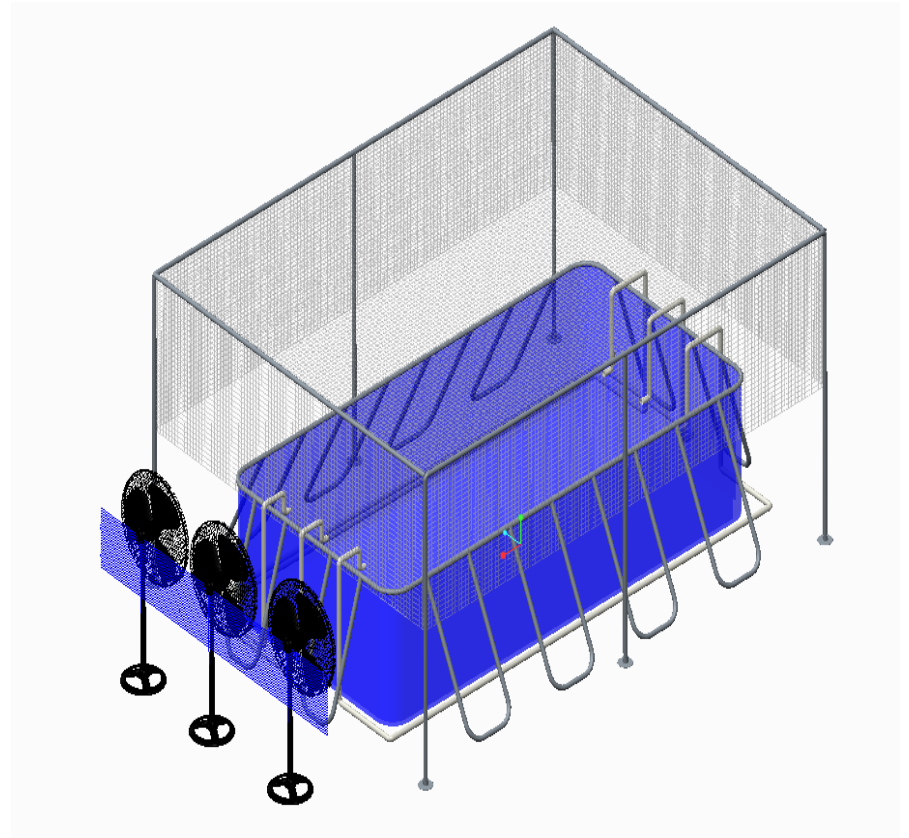

UC Merced Castle Research Facility

Scientific Data-
drone Hangar

MESA Lab @ UC Merced
Scientific Data-drone Test
Site (official since 7/24/14)

UCSolar.org

MESA Lab

Castle Park Flyer Zone

**UC Merced Castle
Research Facility**

Addr: 4225 Hospital
Road, Atwater, CA
95301

Castle Park Flyer Zone

CITRIS funded scientific water quality (eDNA) drone Test Platform Design - Assembly

1st FAA CoA Site – UC Merced

2nd FAA CoA Site – UC Merced

(26 square miles in red, 2.5 nautical mile in radius)