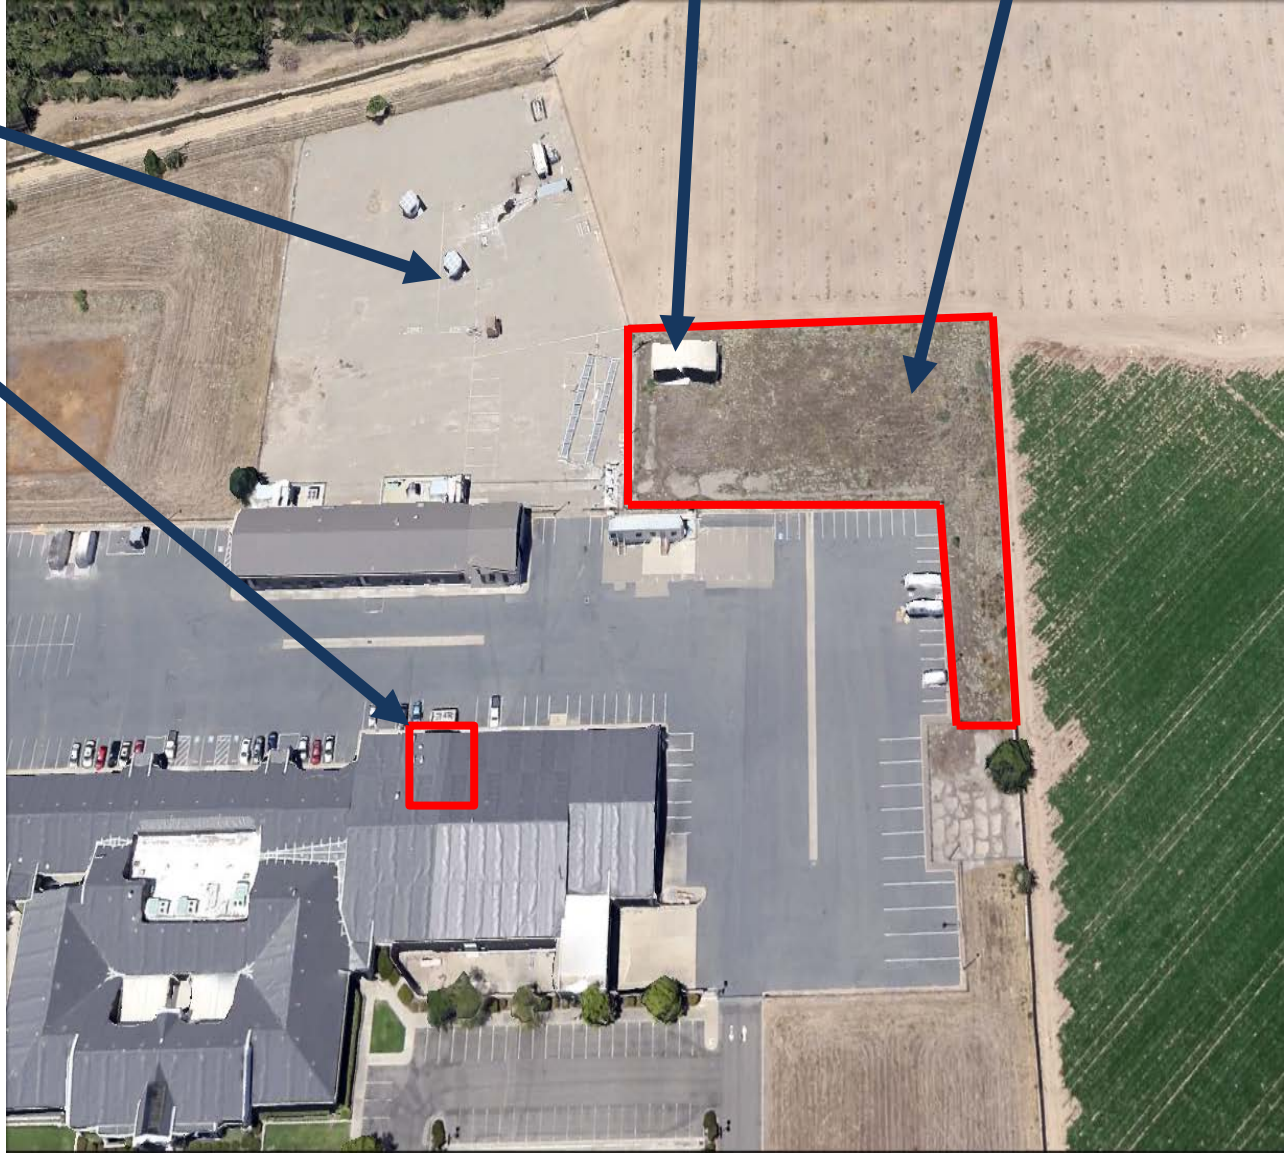

UC Merced Castle Research Facility

Scientific Data-
drone Hangar

MESA Lab @ UC Merced
Scientific Data-drone Test
Site (official since 7/24/14)

UCSolar.org

MESA Lab

Castle Park Flyer Zone

**UC Merced Castle
Research Facility**

Addr: 4225 Hospital
Road, Atwater, CA
95301

Castle Park Flyer Zone

CITRIS funded scientific water quality (eDNA) drone Test Platform Design - Assembly

1st FAA CoA Site – UC Merced

2nd FAA CoA Site – UC Merced

(26 square miles in red, 2.5 nautical mile in radius)