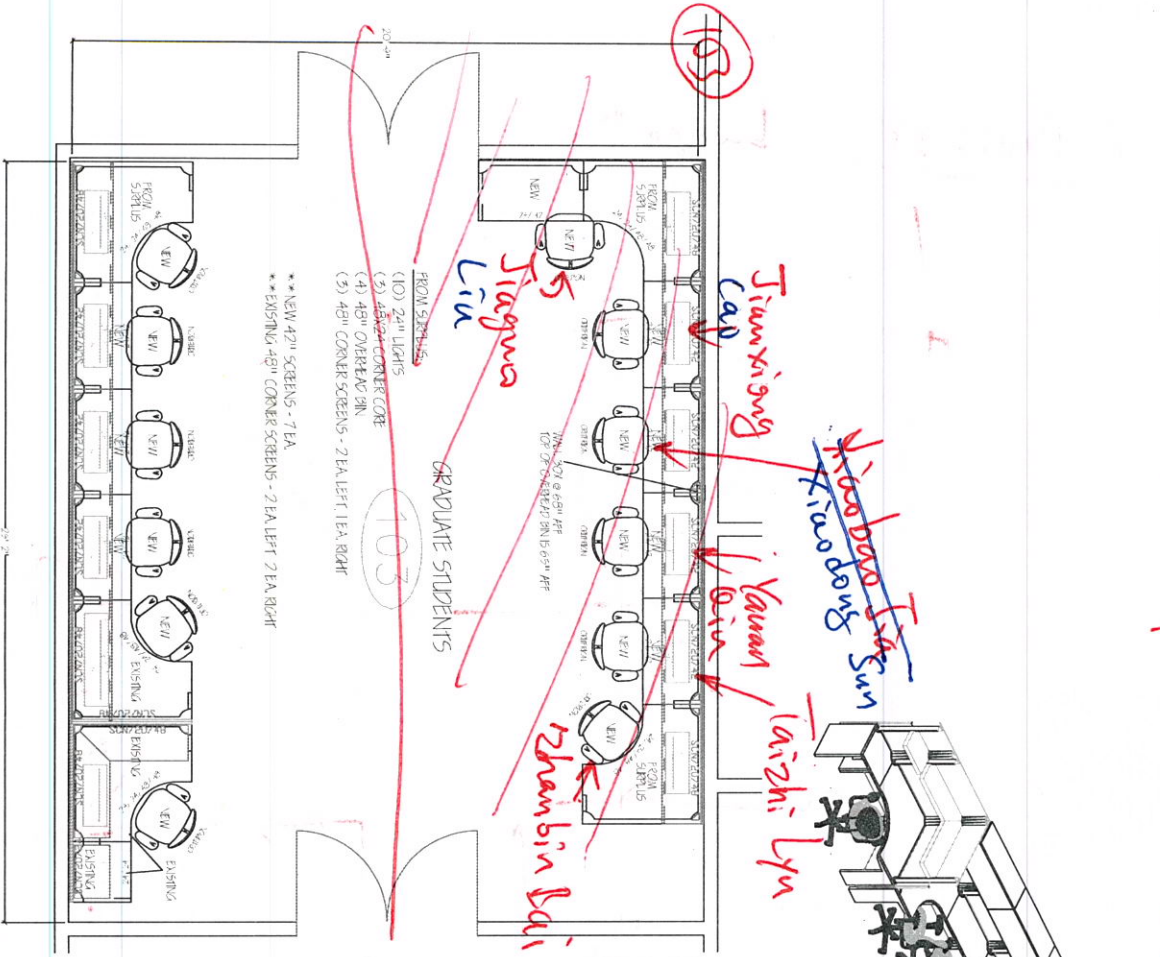

SCALE:
Not To Scale

Space Allocation

UC Merced

Updated 08.20.13

S. Rabedeaux, Academic Facilities Planning

#30

Zhuo Li
Jiacai Huang

Zhiqiang Lian

P50

Right
6

UC Merced
Castle 49

Atwater, CA

Furniture Plan
 Date: 2/25/14
 Project #: 402104
 Scale: 1/4" = 1'-0"
 Project Start Date: A. Travellan
 Designer: A. Travellan
 SHEET NO. 1 of 1

tangram.
 4677 W. Robinson Drive, Suite 101
 Fresno, CA 93704
 www.tangramindiors.com