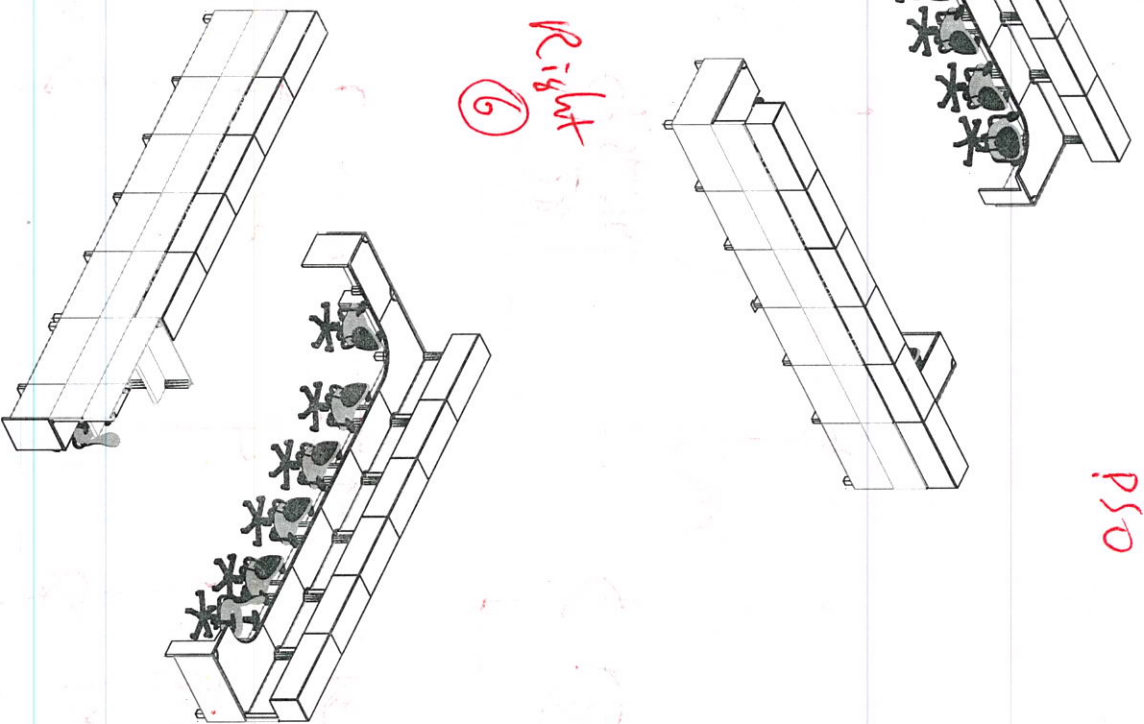

SCALE:
Not To Scale

Space Allocation

UC Merced

Updated 08.20.13

S. Rabedeaux, Academic Facilities Planning

#30

Zhuo Li
Jiacai Huang

Zhiqiang Lian

P50

Right
6

UC Merced
Castle 49

Atwater, CA

Furniture Plan
 Date: 2/25/14
 Project #: 402104
 Scale: 1/4" = 1'-0"
 Project Start Date: A. Travellan
 Designer: A. Travellan
 SHEET NO. 1 of 1

tangram.
 4677 W. Robinson Drive, Suite 101
 Fresno, CA 93704
 www.tangramindiors.com